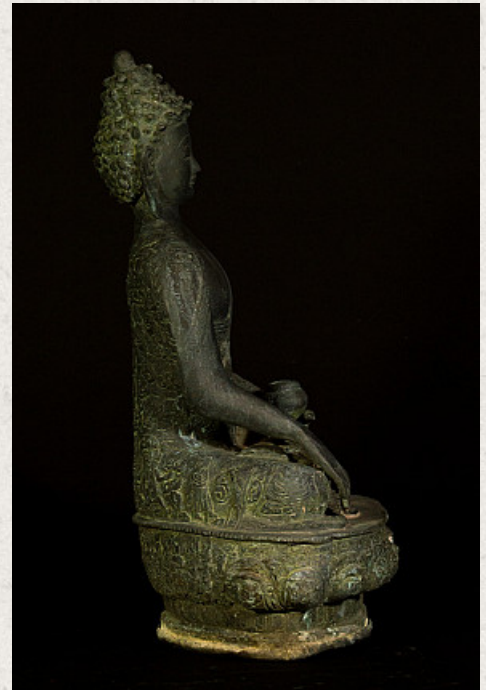

Bronze Buddha statue

- Material : bronze
- 32,5 cm high
- 21 cm wide & 14 cm deep
- Bhumisparsha mudra
- Late 20th century
- Originating from India
- Nr: INDIA-01

Asian art

Rielerweg 71-73

7416 ZB Deventer

The Netherlands

www.burmese-art.com

info@burmese-art.com

+31-6-22192241