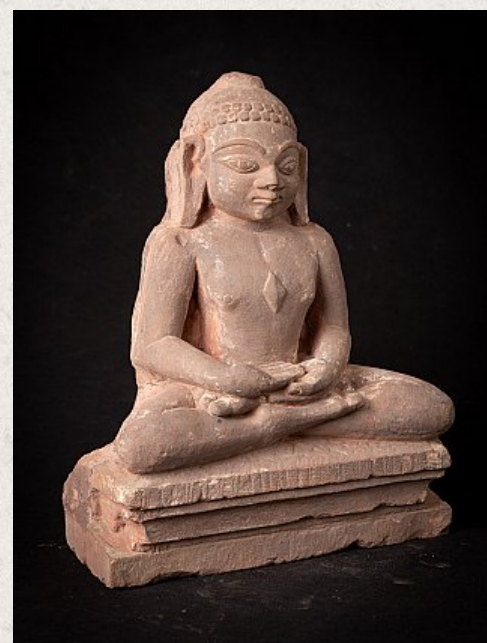

Antique Jain statue from Indian temple

- Material: Sandstone
- 27,5 cm high
- 21,7 cm wide and 11 cm deep
- Carved from a larger panel, see last picture
- Dhyana mudra
- 18th century
- Originating from a Jain temple in Rajasthan, India
- Originating from India
- Nr: IND-203

Asian art

Rielerweg 71-73

7416 ZB Deventer

The Netherlands

www.burmese-art.com

info@burmese-art.com

+31-6-22192241