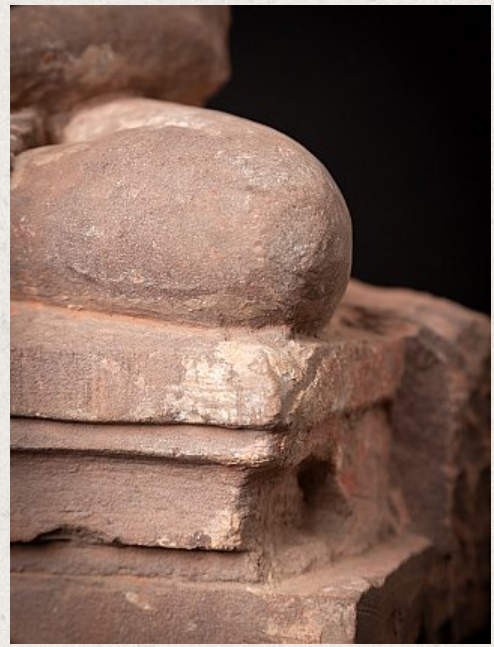

[See on website](#)