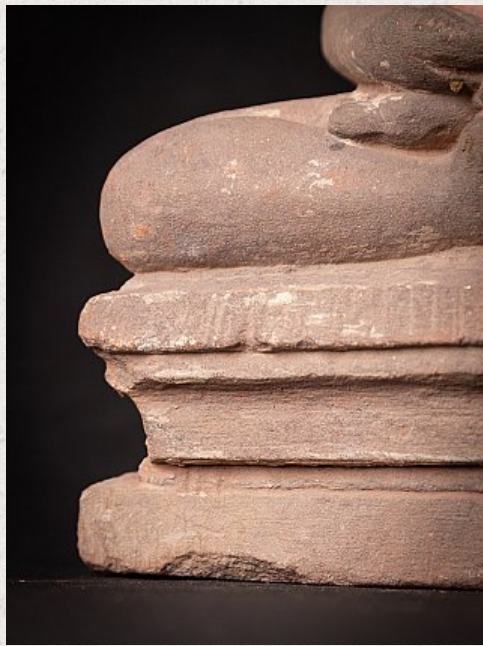

[See on website](#)