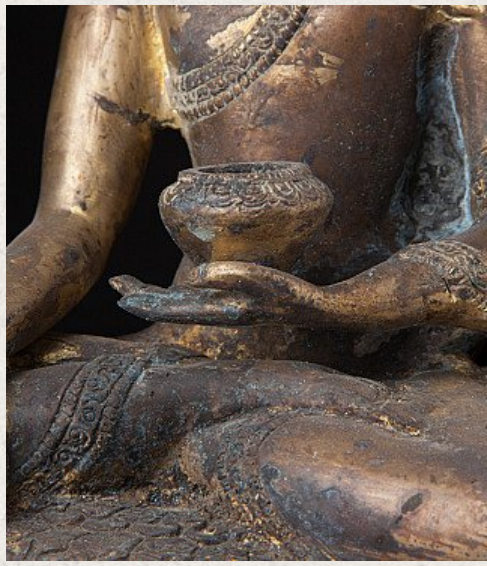

[See on website](#)