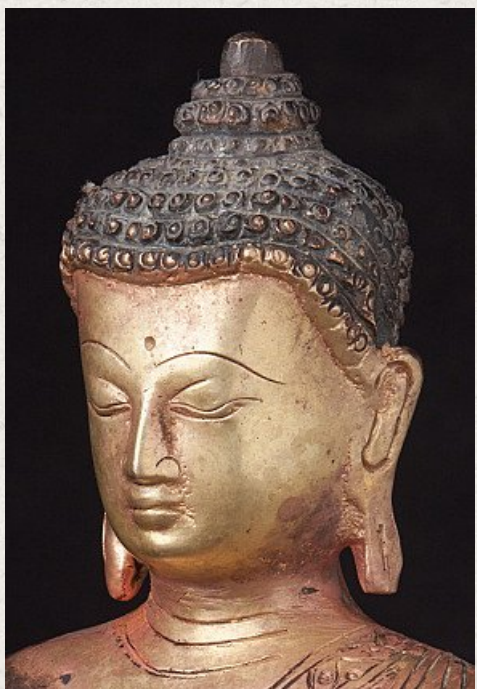

Bronze Medicine Buddha statue

- Material : bronze
- 21,4 cm high
- 17 cm wide and 12,5 cm deep
- Originating from Nepal
- Nr: IB-17

Asian art

Rielerweg 71-73
7416 ZB Deventer
The Netherlands
www.burmese-art.com
info@burmese-art.com
+31-6-22192241