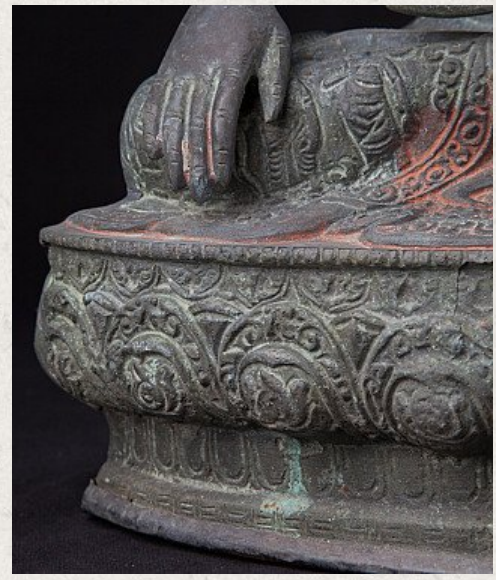

See on
website