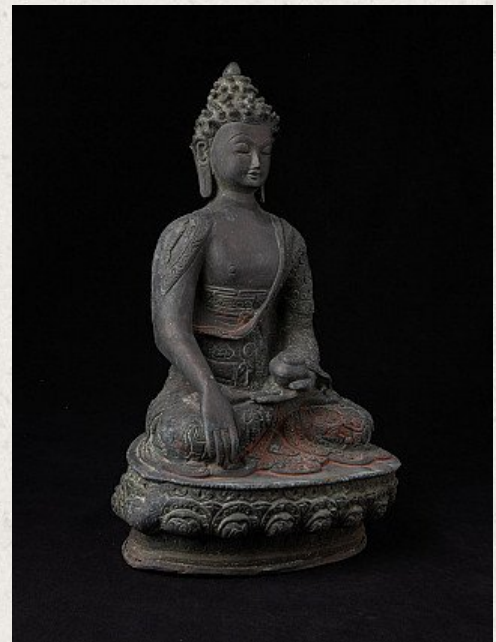

Old bronze Nepali Buddha statue

- Material : bronze
- 33,2 cm high
- 21,4 cm wide and 14,3 cm deep
- Late 20th century
- Originating from Nepal
- Nr: I-59

Asian art

Rielerweg 71-73

7416 ZB Deventer

The Netherlands

www.burmese-art.com

info@burmese-art.com

+31-6-22192241