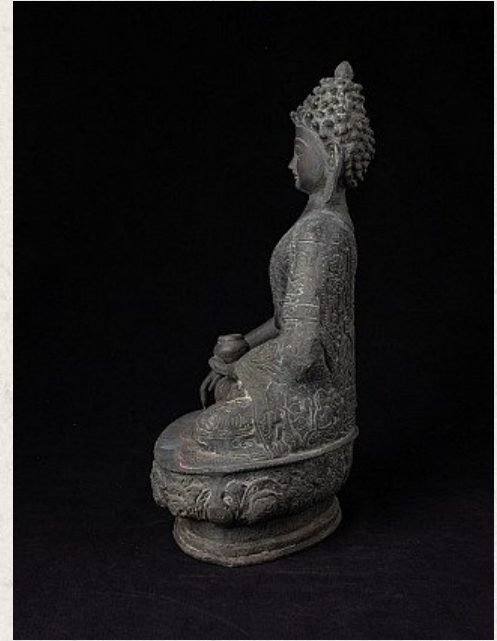

Old bronze Nepali Buddha statue

- Material : bronze
- 33 cm high
- 21,5 cm wide and 14,9 cm deep
- Bhumisparsha mudra
- Late 20th century
- Originating from Nepal
- Nr: I-58

Asian art

Rielerweg 71-73

7416 ZB Deventer

The Netherlands

www.burmese-art.com

info@burmese-art.com

+31-6-22192241