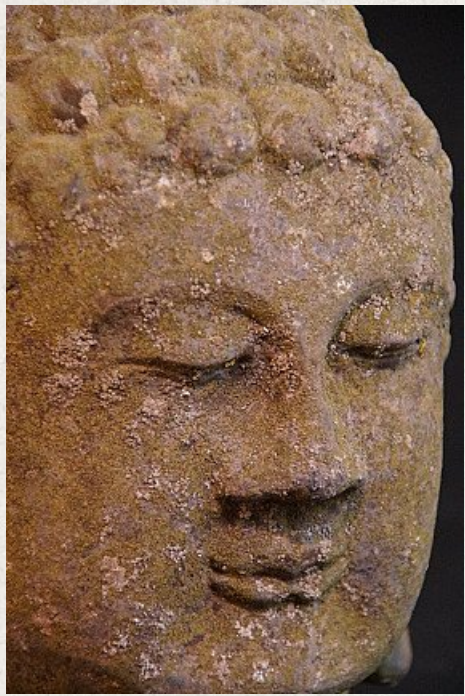

[See on website](#)