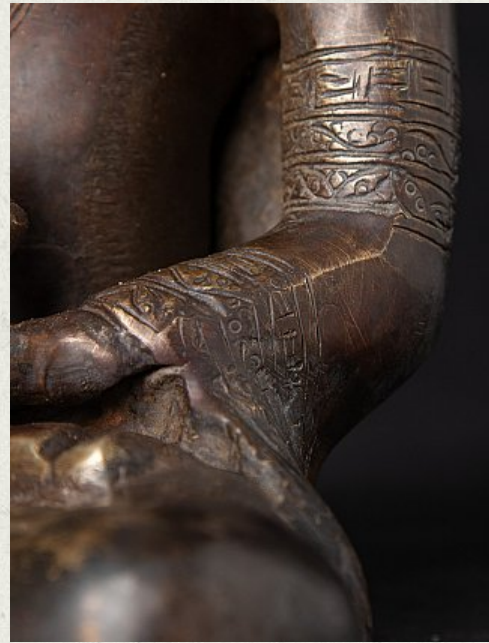

[See on website](#)