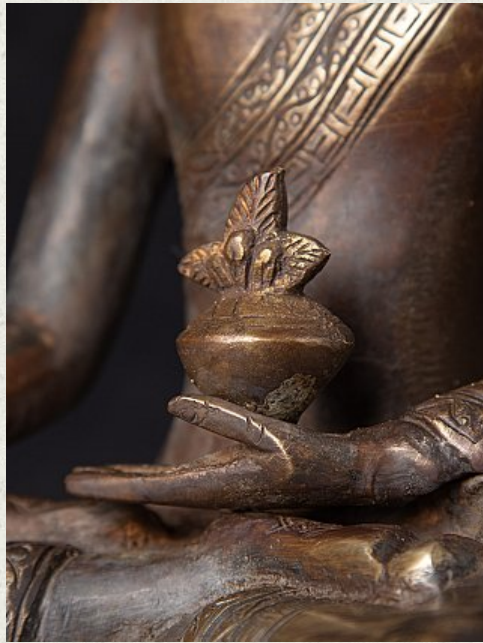

[See on website](#)