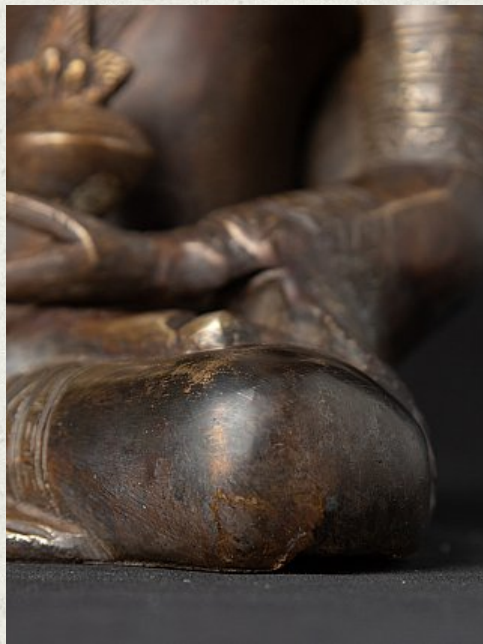

[See on website](#)