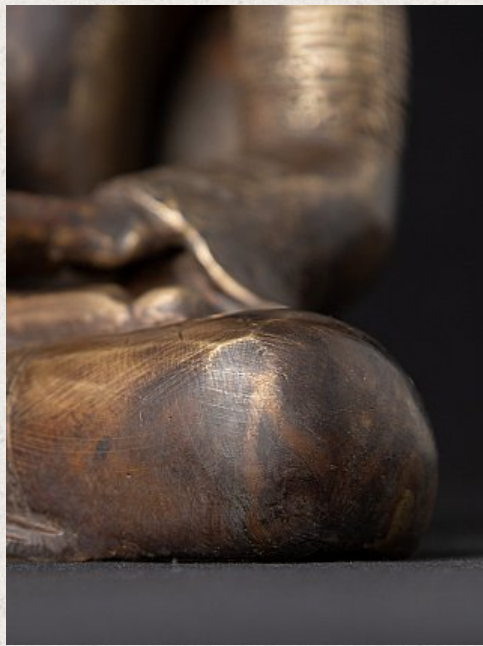

[See on website](#)