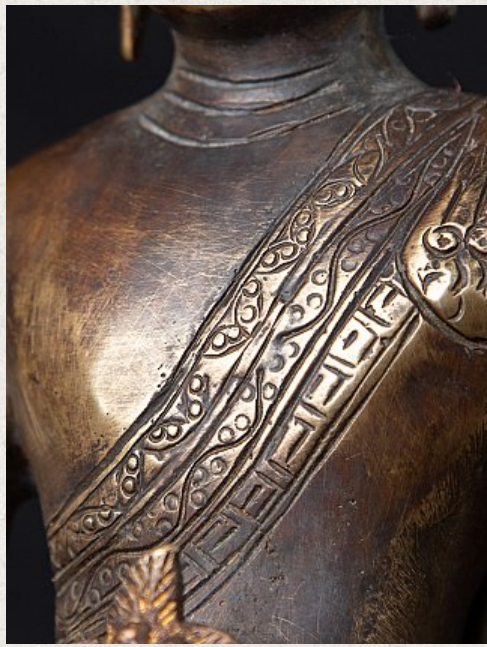

[See on website](#)