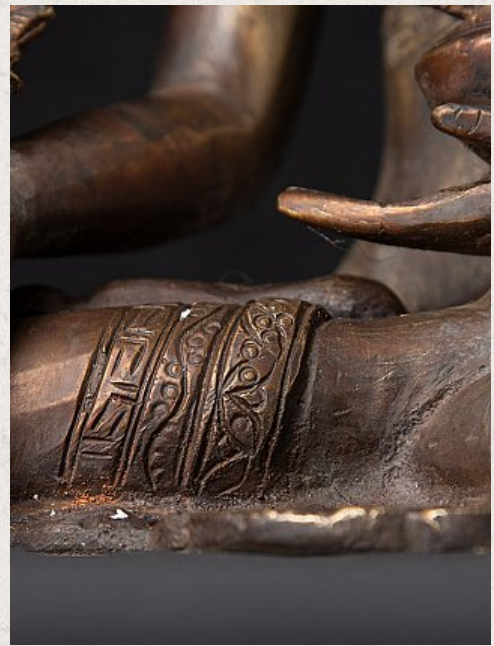

[See on website](#)