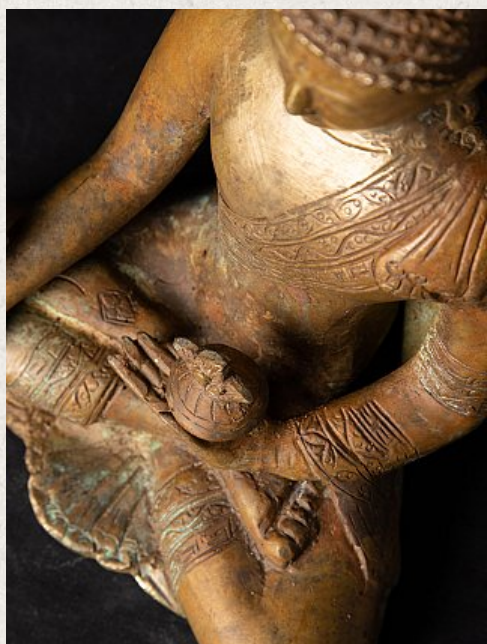

[See on website](#)