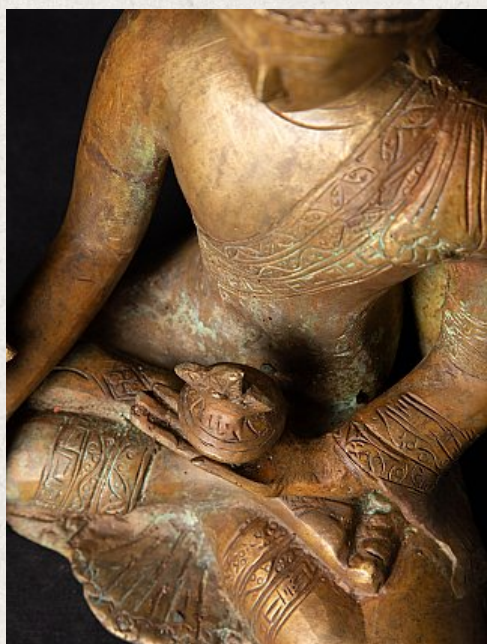

[See on website](#)