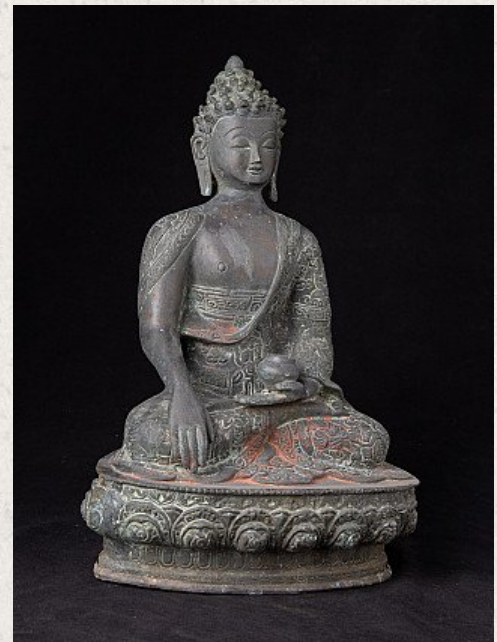

Old Nepali Buddha statue

- Material : bronze
- 32,1 cm high
- 22,2 cm wide and 14,7 cm deep
- Bhumisparsha mudra
- Late 20th century
- Originating from Nepal
- Nr: GN326

Asian art

Rielerweg 71-73

7416 ZB Deventer

The Netherlands

www.burmese-art.com

info@burmese-art.com

+31-6-22192241