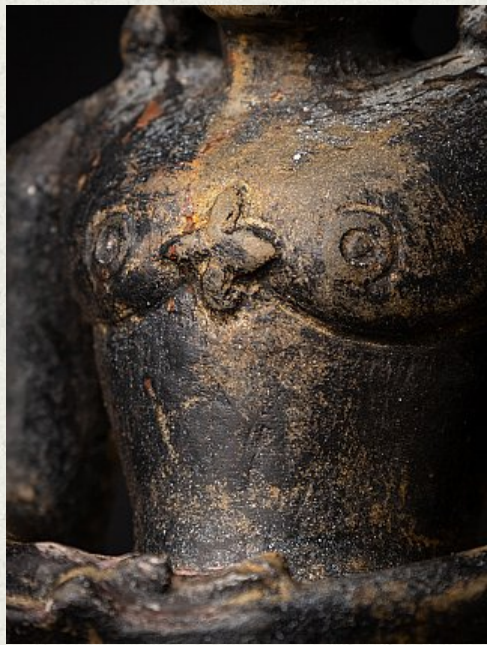

[See on website](#)