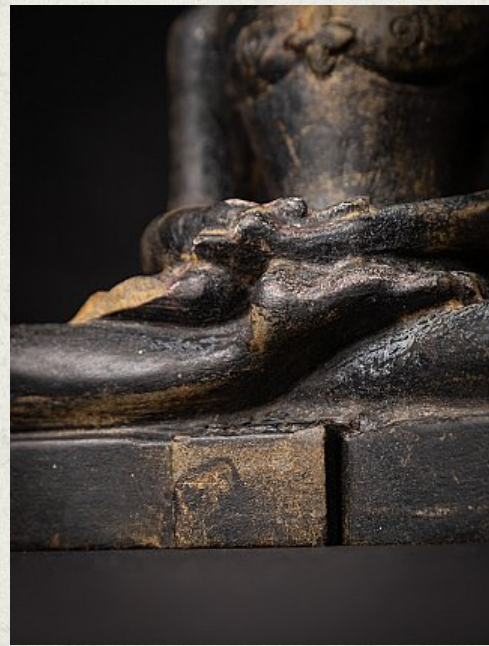

[See on website](#)