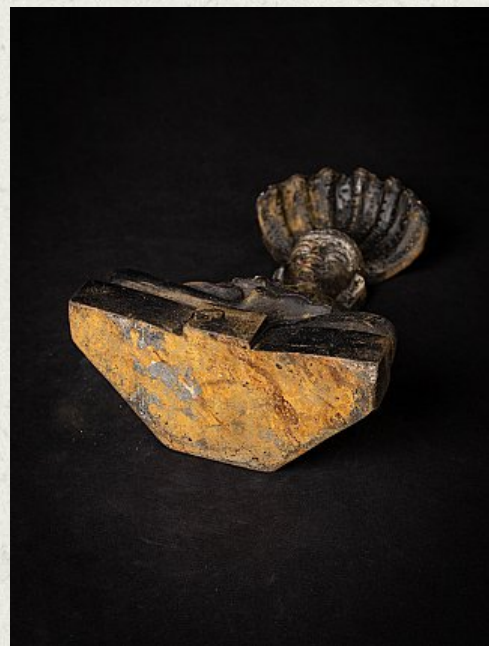

[See on website](#)