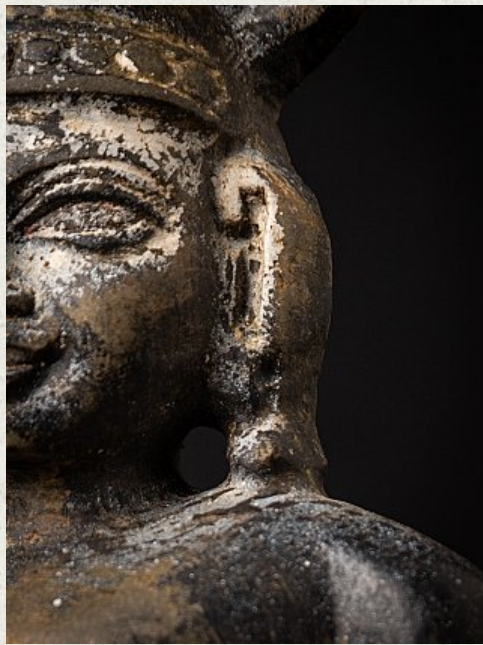

[See on website](#)