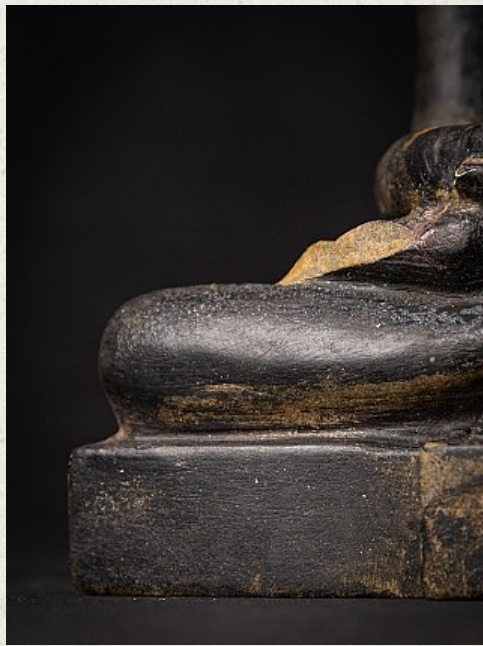

[See on website](#)