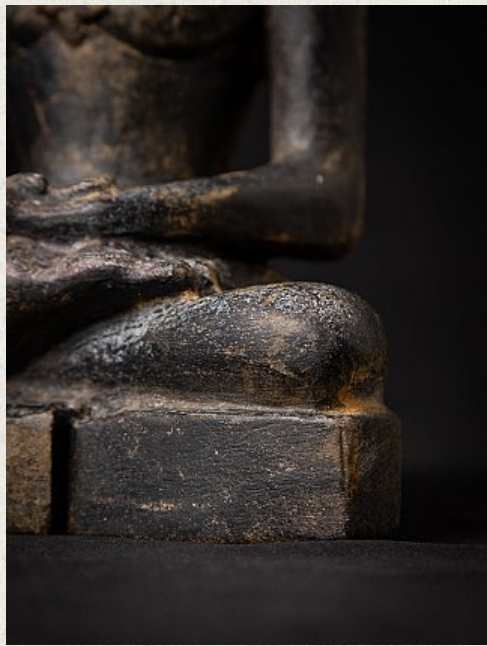

[See on website](#)