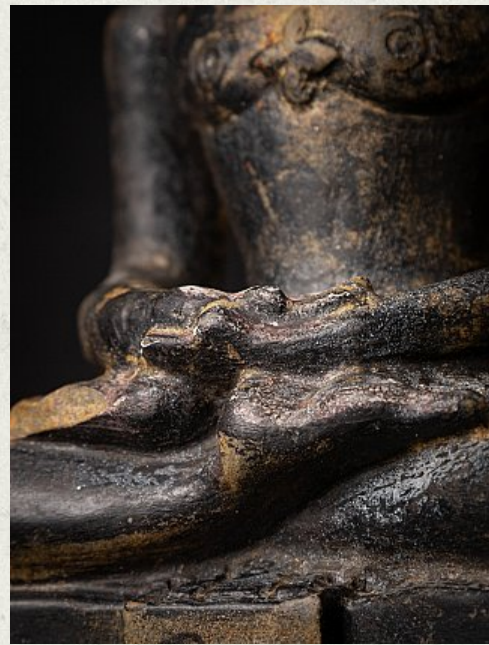

[See on website](#)