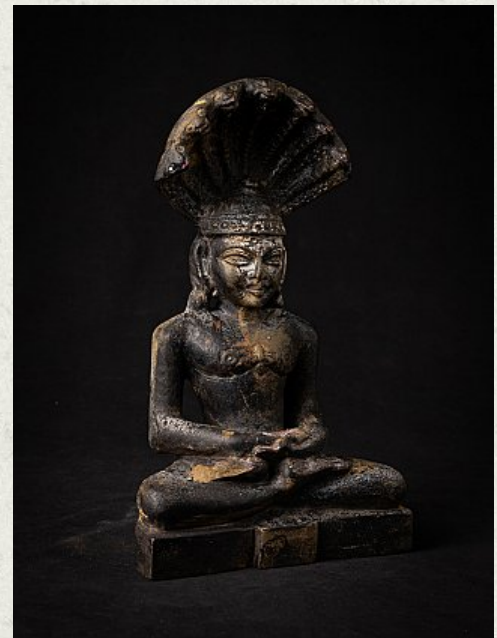

Antique stone Jain statue

- Material: Natural stone
- 30,4 cm high
- 18,2 cm wide and 9,2 cm deep
- Dhyana mudra
- 18th century (possibly older)
- Originating from a Jain temple in Rajasthan
- Weight: 3,86 kgs
- Originating from India
- Nr: GANE-4

Asian art

Rielerweg 71-73

7416 ZB Deventer

The Netherlands

www.burmese-art.com

info@burmese-art.com

+31-6-22192241