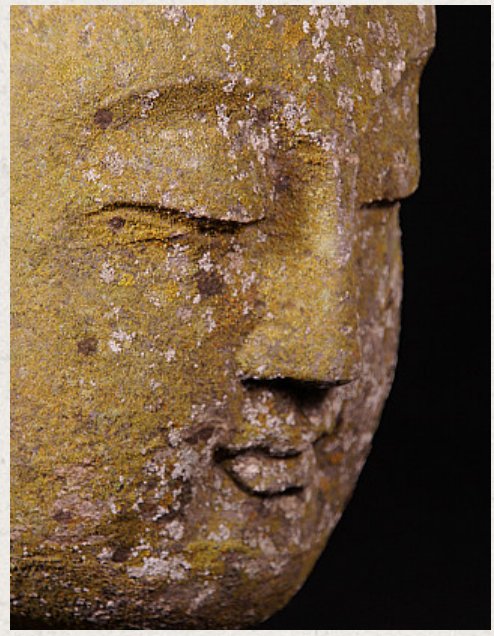

See on website