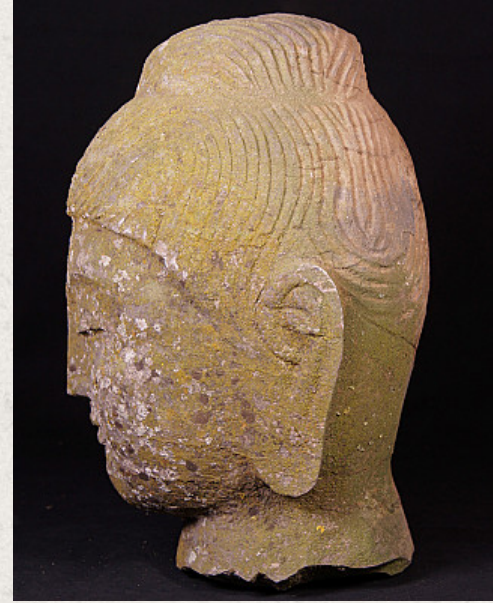

Old stone Buddha head

- Material: Granite stone
- 33 cm high
- 16 cm wide and 20 cm deep
- Middle 20th century
- Originating from China
- Nr: CHE-04

Asian art

Rielerweg 71-73

7416 ZB Deventer

The Netherlands

www.burmese-art.com

info@burmese-art.com

+31-6-22192241