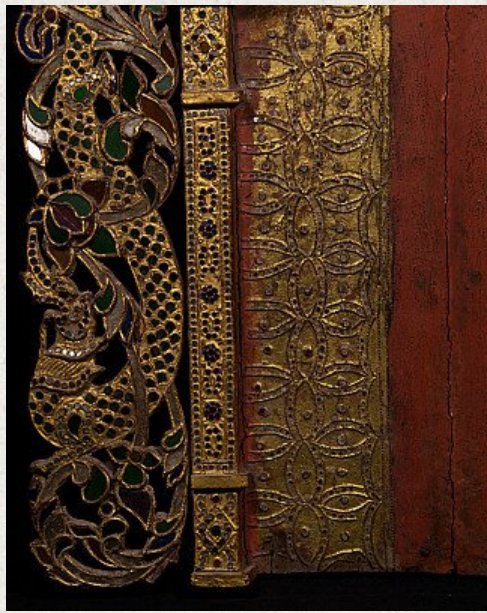

[See on website](#)