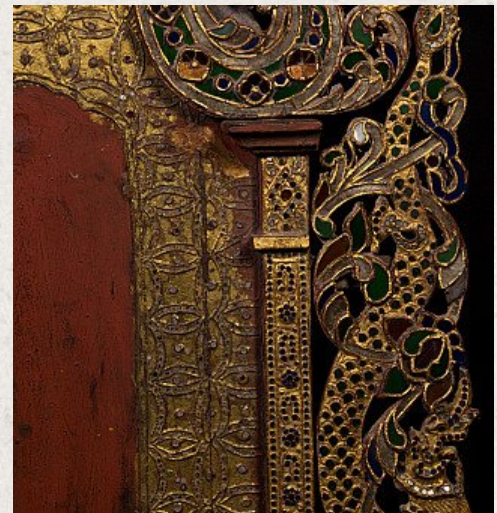

Antique wooden throne panel

- Material : wood
- 119 cm high
- 72 cm wide and 9 cm diep
- Gilded with 24 krt. gold
- Shan (Tai Yai) style
- 19th century
- Very special !
- Originating from Burma
- Nr: AV-4

Asian art

Rielerweg 71-73

7416 ZB Deventer

The Netherlands

www.burmese-art.com

info@burmese-art.com

+31-6-22192241