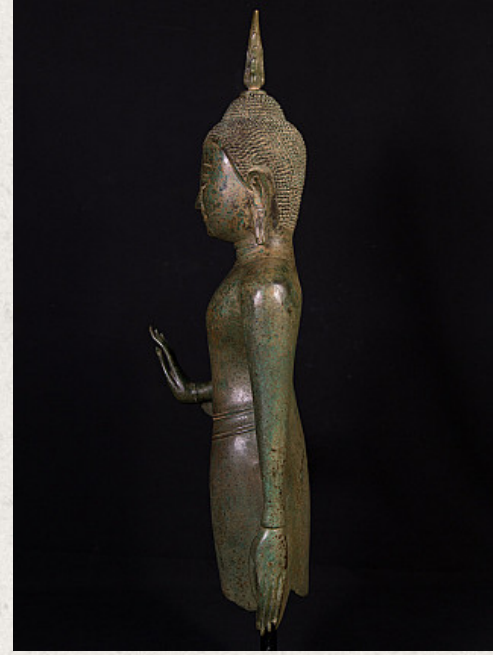

Bronze Thai Buddha statue

- Material : bronze
- 73 cm high
- The height is the total height, including the base
- 28 cm wide and 20 cm deep
- Abhaya mudra
- Newly made - 21st century
- Very reasonable priced !!
- Originating from Thailand
- Nr: AV-1

Asian art

Rielerweg 71-73

7416 ZB Deventer

The Netherlands

www.burmese-art.com

info@burmese-art.com

+31-6-22192241