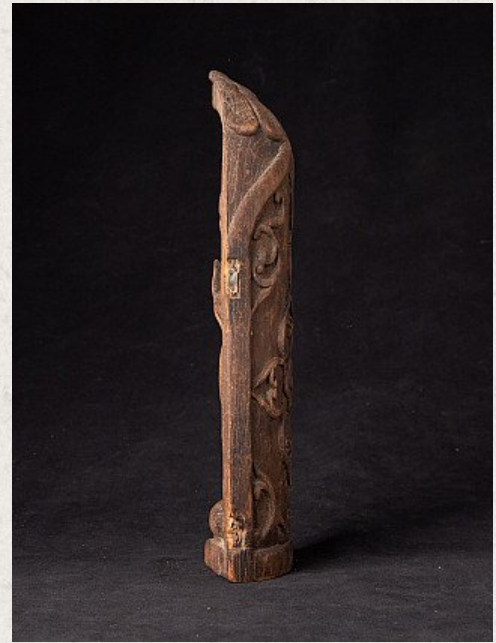

Old wooden standing Buddha

- Material : wood
- 28 cm high
- 9,2 cm wide and 5 cm deep
- Abhaya mudra
- Middle 20th century
- Originating from Burma
- Nr: AMS

Asian art

Rielerweg 71-73

7416 ZB Deventer

The Netherlands

www.burmese-art.com

info@burmese-art.com

+31-6-22192241