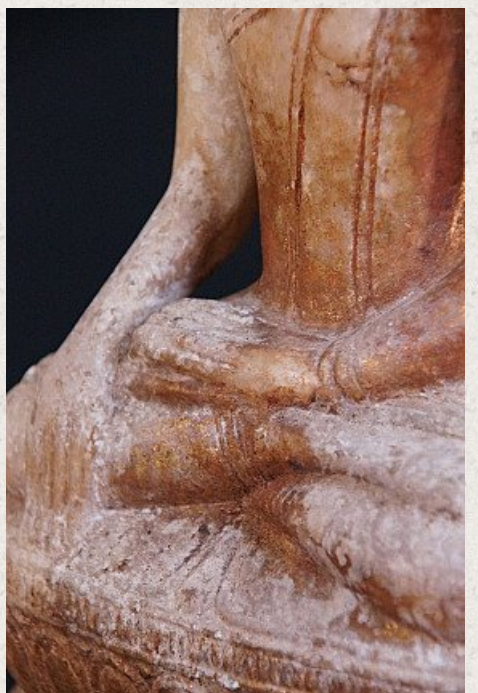

[See on website](#)