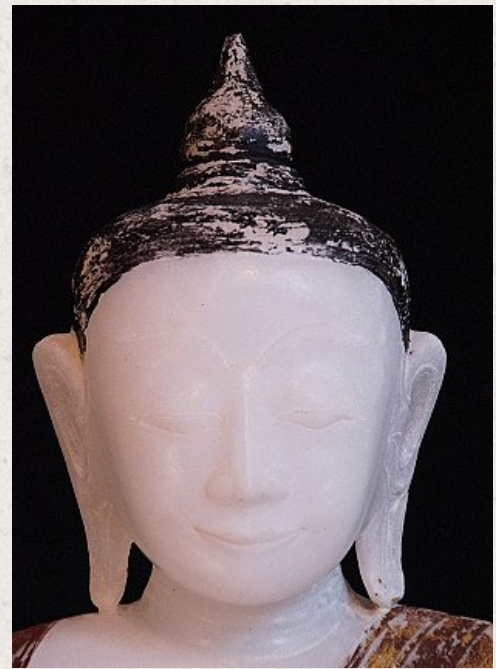

See on
website