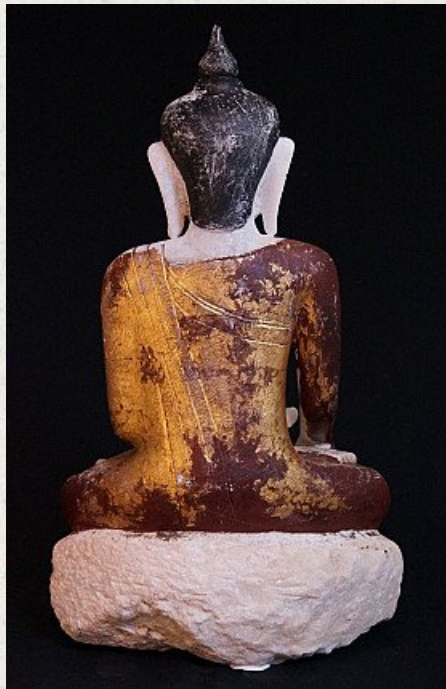

18th century Shan Buddha

- Material : marble
- 62 cm high
- 37 cm wide
- Shan (Tai Yai) style
- Bhumisparsha mudra
- 18th century
- In the mid-20th century regilded with 24 krt. gold
- Originating from Burma
- Nr: 962-1

Asian art

Rielerweg 71-73

7416 ZB Deventer

The Netherlands

www.burmese-art.com

info@burmese-art.com

+31-6-22192241