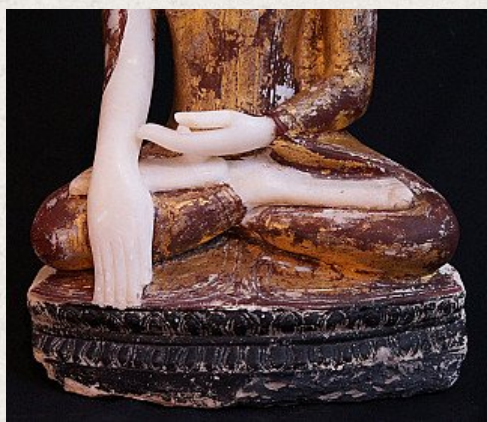

See on
website