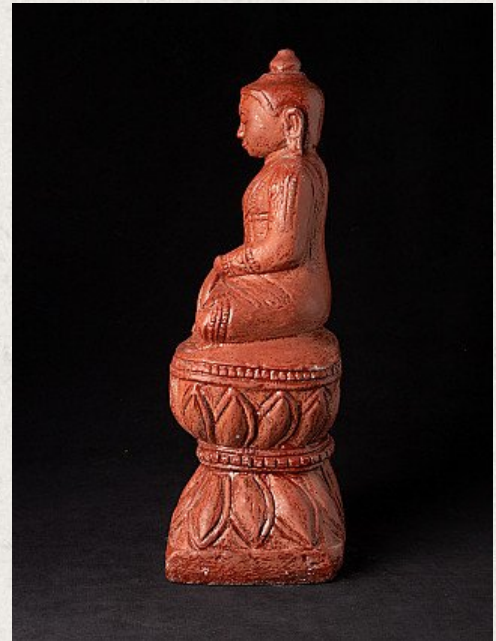

Old Burmese Shan Buddha statue

- Material: Sandstone
- 45 cm high
- 15,3 cm wide and 14,2 cm deep
- Shan (Tai Yai) style
- Bhumisparsha mudra
- Late 20th century
- Originating from Burma
- Nr: 944-3

Asian art

Rielerweg 71-73

7416 ZB Deventer

The Netherlands

www.burmese-art.com

info@burmese-art.com

+31-6-22192241