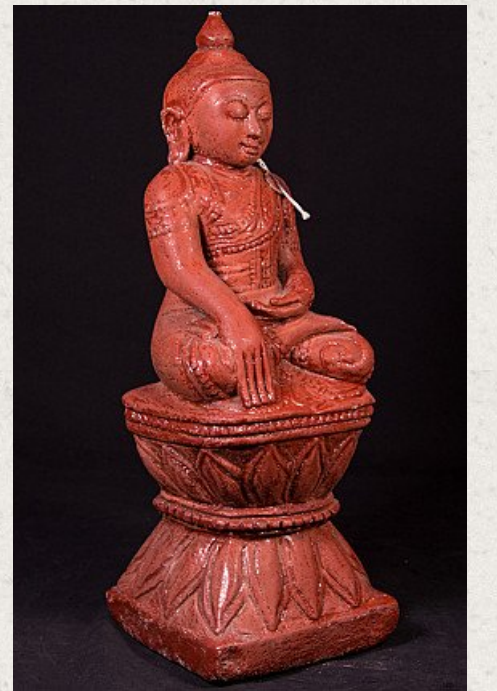

Old Burmese Shan Buddha statue

- Material: Sandstone
- 43 cm high
- 15 cm wide and 14 cm deep
- Shan (Tai Yai) style
- Bhumisparsha mudra
- Late 20th century
- Originating from Burma
- Nr: 944-1
- Price : 250 euro

Asian art

Rielerweg 71-73

7416 ZB Deventer

The Netherlands

www.burmese-art.com

info@burmese-art.com

+31-6-22192241