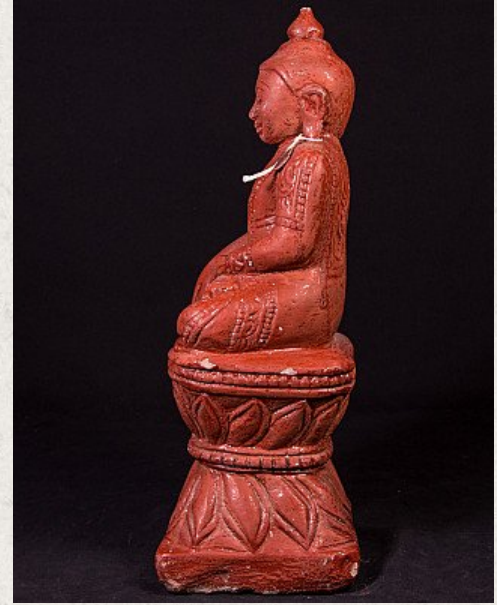

Old Burmese Shan Buddha statue

- Material: Sandstone
- 43 cm high
- 15 cm wide and 14 cm deep
- Shan (Tai Yai) style
- Bhumisparsha mudra
- Late 20th century
- Originating from Burma
- Nr: 944-1
- Price : 250 euro

Asian art

Rielerweg 71-73

7416 ZB Deventer

The Netherlands

www.burmese-art.com

info@burmese-art.com

+31-6-22192241