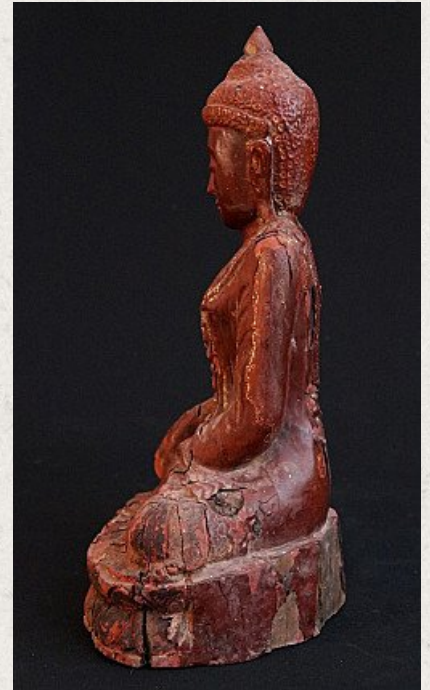

Antique sitting Buddha

- Material : wood
- 36 cm high
- Mandalay style
- 19th century
- Originating from Burma
- Nr: 943-13

Asian art

Rielerweg 71-73

7416 ZB Deventer

The Netherlands

www.burmese-art.com

info@burmese-art.com

+31-6-22192241