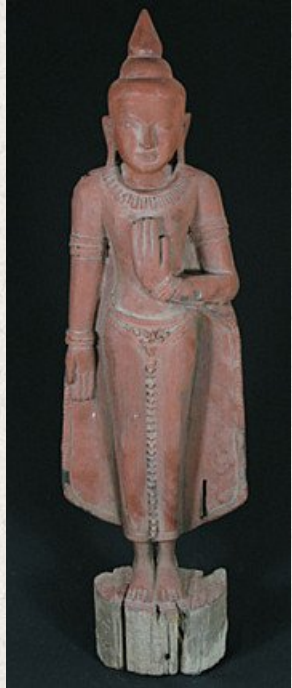

Old standing Buddha

- Material : wood
- 90 cm high
- Originating from Burma
- Nr: 933-10

Asian art

Rielerweg 71-73

7416 ZB Deventer

The Netherlands

www.burmese-art.com

info@burmese-art.com

+31-6-22192241