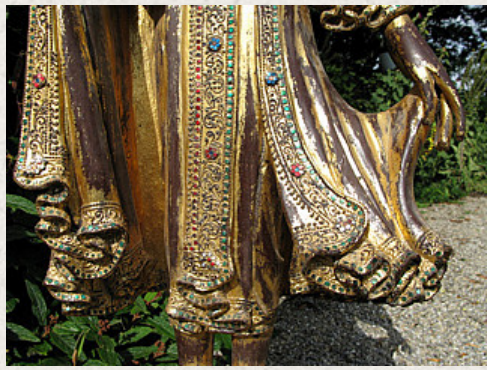

[See on website](#)