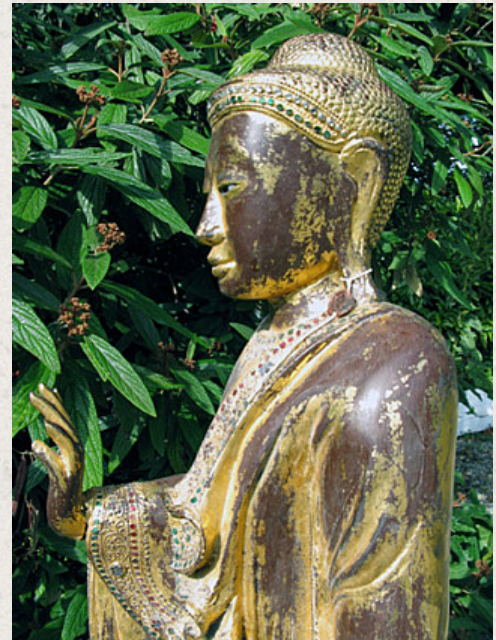

Old standing Buddha

- Material : wood
- 127 cm high
- Mandalay style
- Abhaya mudra
- Originating from Burma
- Nr: 929-24

Asian art

Rielerweg 71-73

7416 ZB Deventer

The Netherlands

www.burmese-art.com

info@burmese-art.com

+31-6-22192241