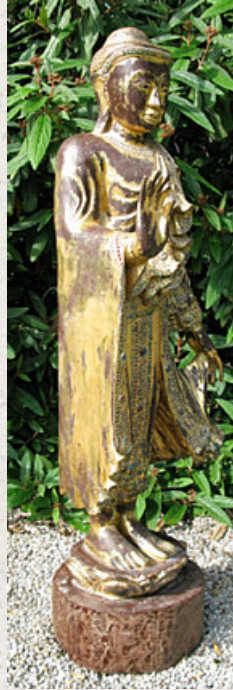

Old standing Buddha

- Material : wood
- 127 cm high
- Mandalay style
- Abhaya mudra
- Originating from Burma
- Nr: 929-24

Asian art

Rielerweg 71-73

7416 ZB Deventer

The Netherlands

www.burmese-art.com

info@burmese-art.com

+31-6-22192241