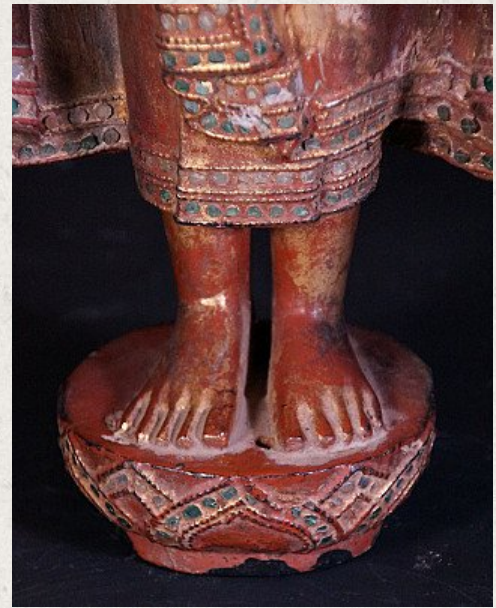

See on
website