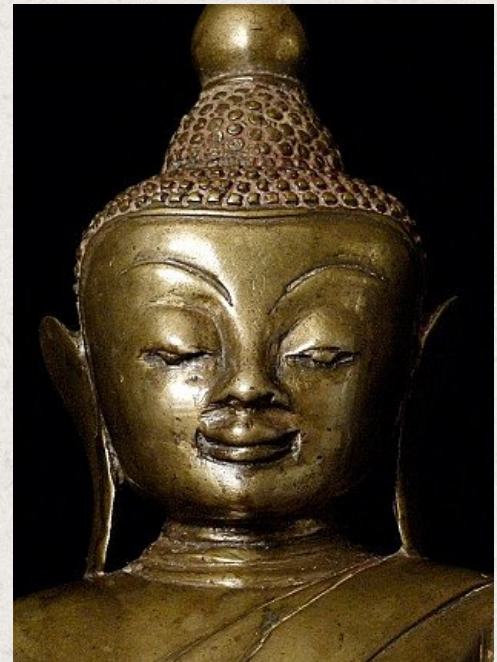

Antique Burmese Shan Buddha statue

- Material : bronze
- 34 cm high
- Shan (Tai Yai) style
- Bhumisparsha mudra
- 18th century
- Originating from Burma
- Nr: 876-2

Asian art

Rielerweg 71-73

7416 ZB Deventer

The Netherlands

www.burmese-art.com

info@burmese-art.com

+31-6-22192241