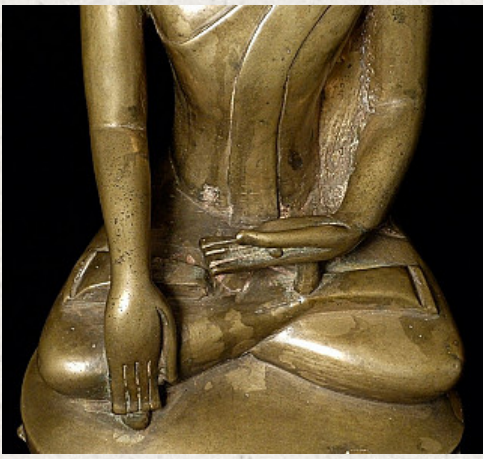

[See on website](#)