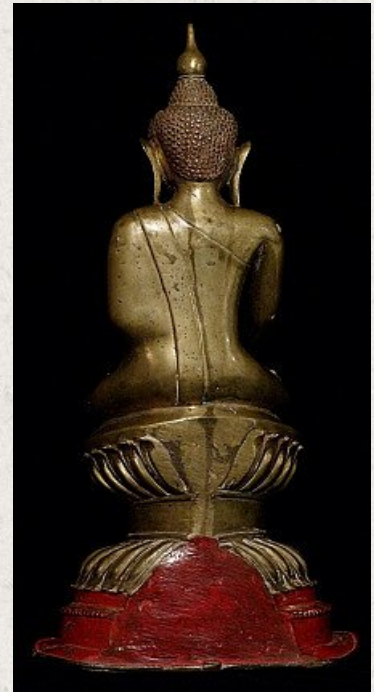

Antique Burmese Shan Buddha statue

- Material : bronze
- 34 cm high
- Shan (Tai Yai) style
- Bhumisparsha mudra
- 18th century
- Originating from Burma
- Nr: 876-2

Asian art

Rielerweg 71-73

7416 ZB Deventer

The Netherlands

www.burmese-art.com

info@burmese-art.com

+31-6-22192241