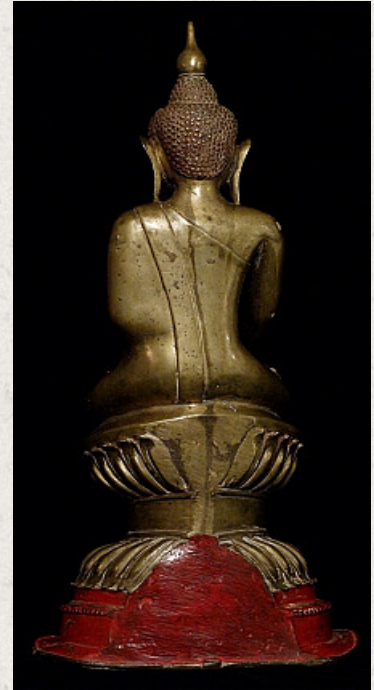

Antique Burmese Shan Buddha statue

- Material : bronze
- 34 cm high
- Shan (Tai Yai) style
- Bhumisparsha mudra
- 18th century
- Originating from Burma
- Nr: 876-2

Asian art

Rielerweg 71-73

7416 ZB Deventer

The Netherlands

www.burmese-art.com

info@burmese-art.com

+31-6-22192241