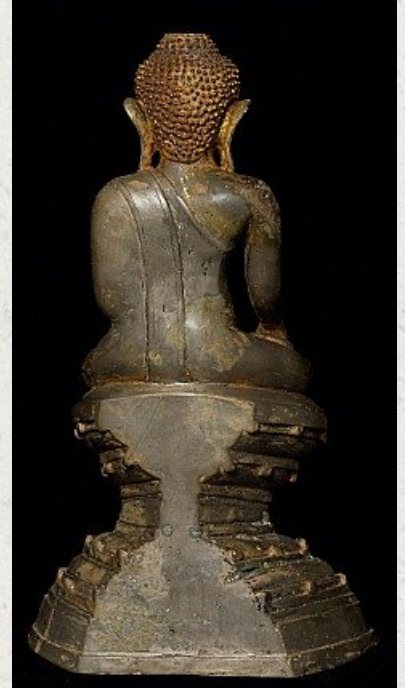

18th century Burmese Buddha statue

- Material : bronze
- 32,5 cm high
- With traces of the original 24 krt. gilding
- Shan (Tai Yai) style
- Bhumisparsha mudra
- 18th century
- Originating from Burma
- Nr: 876-1
- Price : 1950 euro

Asian art

Rielerweg 71-73

7416 ZB Deventer

The Netherlands

www.burmese-art.com

info@burmese-art.com

+31-6-22192241