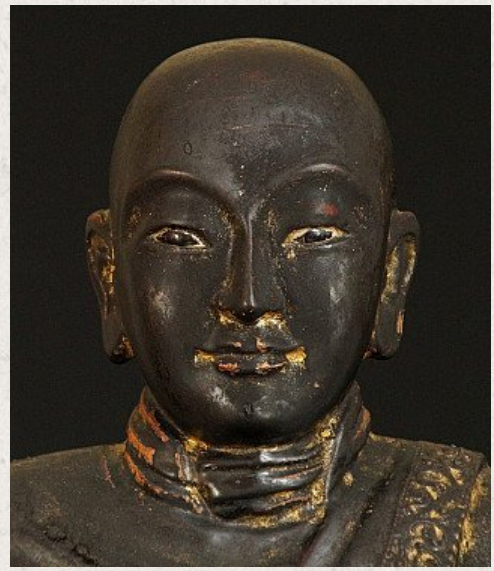

See on
website