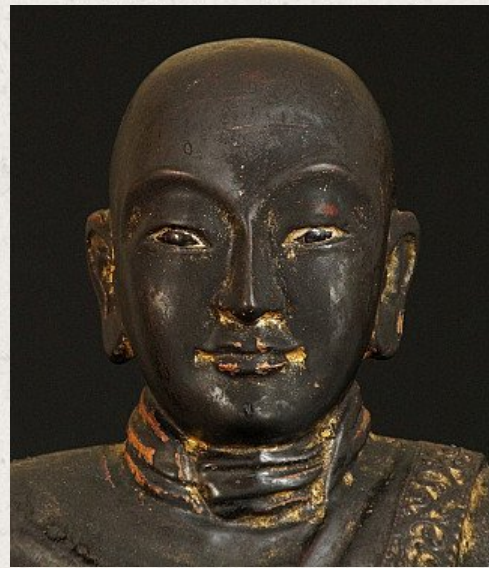

[See on website](#)