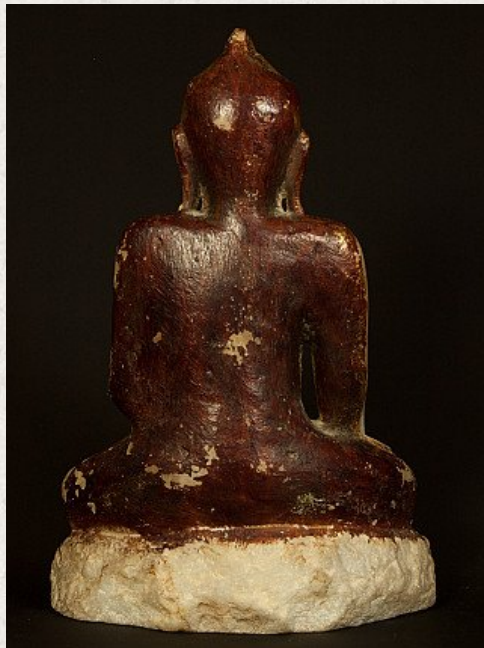

Antique marble Buddha statue

- Material : marble
- 35,5 cm high
- 24 cm wide and 11,5 cm deep
- With traces of the original 24 krt. gildings
- Ava style
- Bhumisparsha mudra
- 18th century
- Originating from Burma
- Nr: 782-4

Asian art

Rielerweg 71-73

7416 ZB Deventer

The Netherlands

www.burmese-art.com

info@burmese-art.com

+31-6-22192241