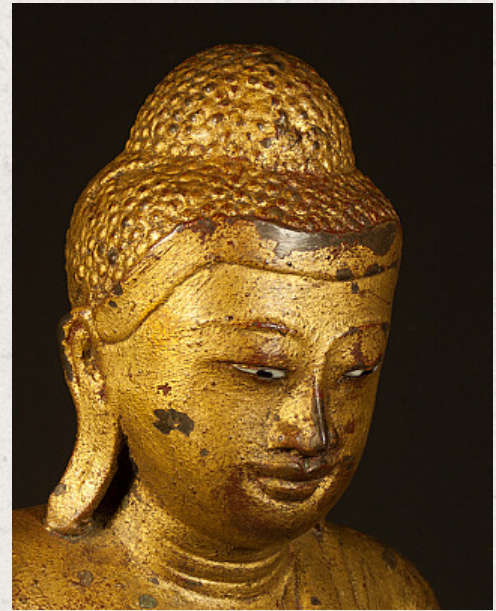

See on
website