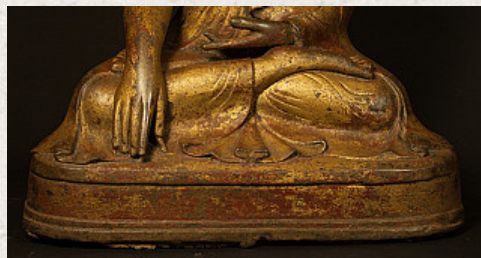

See on
website