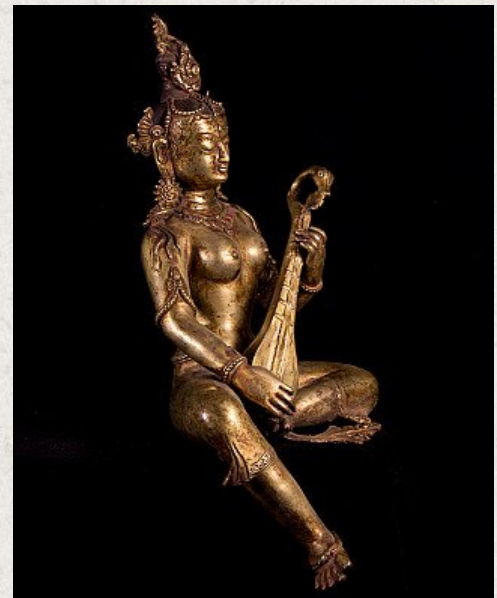

Old bronze Saraswati statue

- Material : bronze
- 34 cm high
- 18 cm wide and 16 cm deep
- Fire gilded with 24 krt. gold
- Middle 20th century
- With inlaid gem stones
- Very high quality !
- Originating from Nepal
- Nr: 780-31

Asian art

Rielerweg 71-73

7416 ZB Deventer

The Netherlands

www.burmese-art.com

info@burmese-art.com

+31-6-22192241