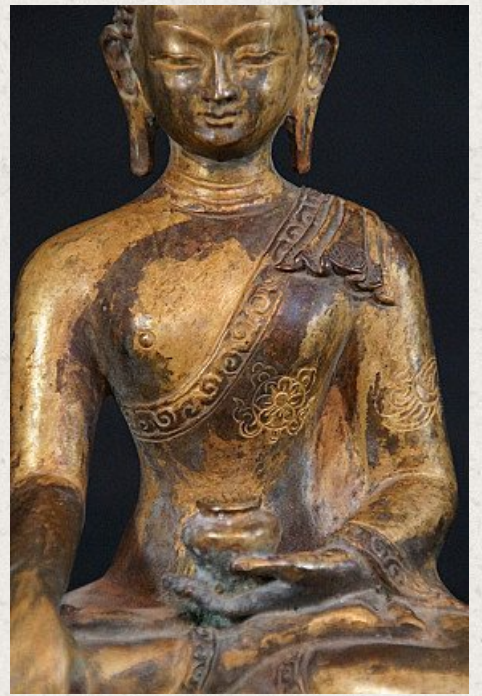

See on website