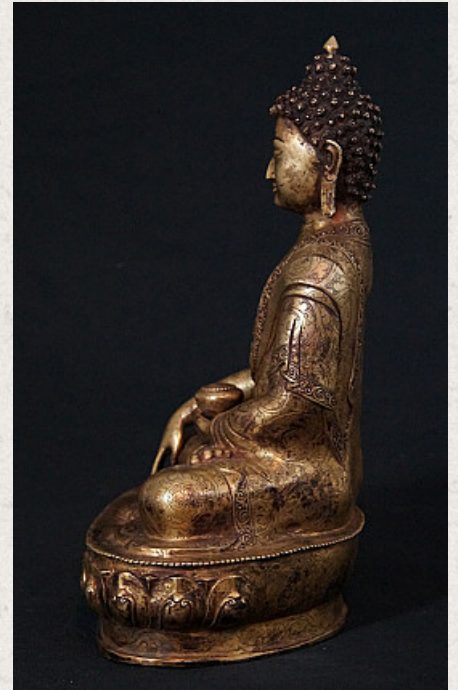

Antique Nepali Buddha statue

- Material : bronze
- 33 cm high
- 23 cm wide
- Fire gilded with 24 krt. gold
- Bhumisparsha mudra
- Early 20th century
- Very high quality !
- Originating from Nepal
- Nr: 780-29

Asian art

Rielerweg 71-73

7416 ZB Deventer

The Netherlands

www.burmese-art.com

info@burmese-art.com

+31-6-22192241