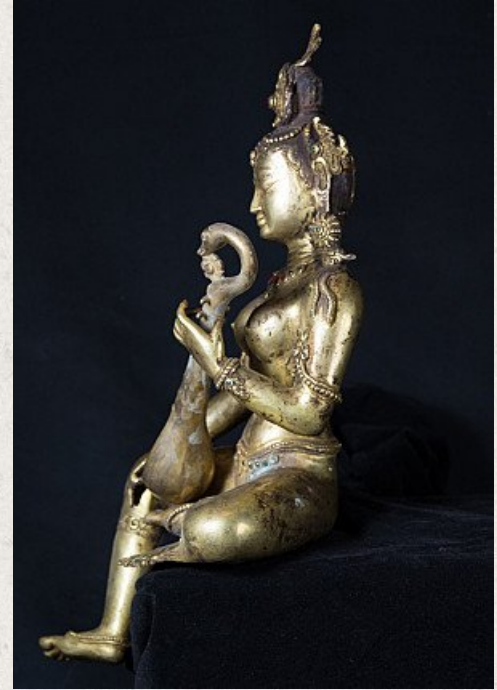

Old Nepali Saraswati statue

- Material : bronze
- 34 cm high
- 19 cm wide and 14 cm deep
- Fire gilded with 24 krt gold
- Early 20th century
- Very high quality !
- Originating from Nepal
- Nr. 780-28

Asian art

Rielerweg 71-73

7416 ZB Deventer

The Netherlands

www.burmese-art.com

info@burmese-art.com

+31-6-22192241