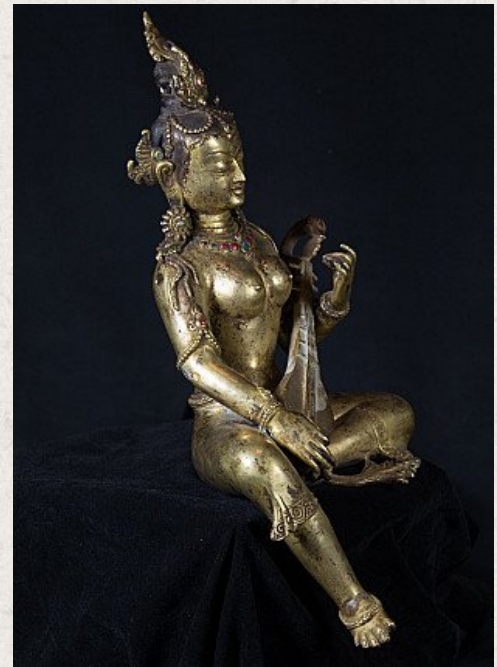

Old Nepali Saraswati statue

- Material : bronze
- 34 cm high
- 19 cm wide and 14 cm deep
- Fire gilded with 24 krt gold
- Early 20th century
- Very high quality !
- Originating from Nepal
- Nr. 780-28

Asian art

Rielerweg 71-73

7416 ZB Deventer

The Netherlands

www.burmese-art.com

info@burmese-art.com

+31-6-22192241