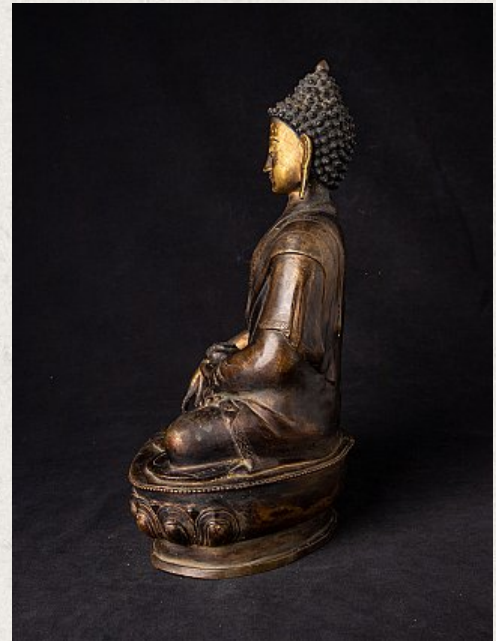

Old bronze Nepali Buddha statue

- Material : bronze
- 33,5 cm high
- 22 cm wide and 15,6 cm deep
- The face is traditionally gold painted
- Bhumisparsha mudra
- Middle / late 20th century
- Originating from Nepal
- Nr: 780-13

Asian art

Rielerweg 71-73

7416 ZB Deventer

The Netherlands

www.burmese-art.com

info@burmese-art.com

+31-6-22192241