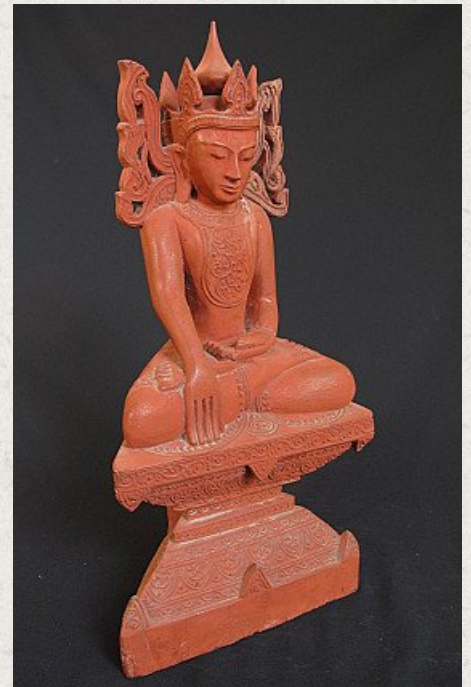

Old Jambupati Buddha

- Material : wood
- 50,5 cm high
- Shan (Tai Yai) style
- Bhumisparsha mudra
- Middle of the 20th century
- Originating from Burma
- Nr: 775-2

Asian art

Rielerweg 71-73

7416 ZB Deventer

The Netherlands

www.burmese-art.com

info@burmese-art.com

+31-6-22192241