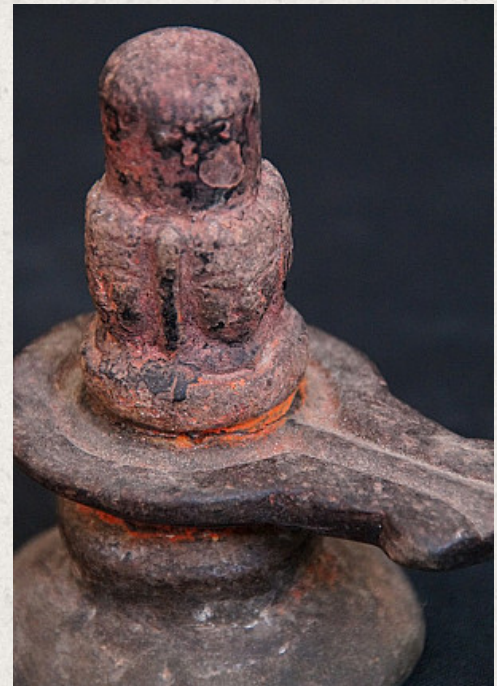

# Antique Shiva Linga

- Material: Stone
- 9,5 cm high
- 18-19th century
- Originating from Nepal
- Nr: 772-9

Asian art

Rielerweg 71-73  
7416 ZB Deventer  
The Netherlands  
[www.burmese-art.com](http://www.burmese-art.com)  
[info@burmese-art.com](mailto:info@burmese-art.com)  
+31-6-22192241