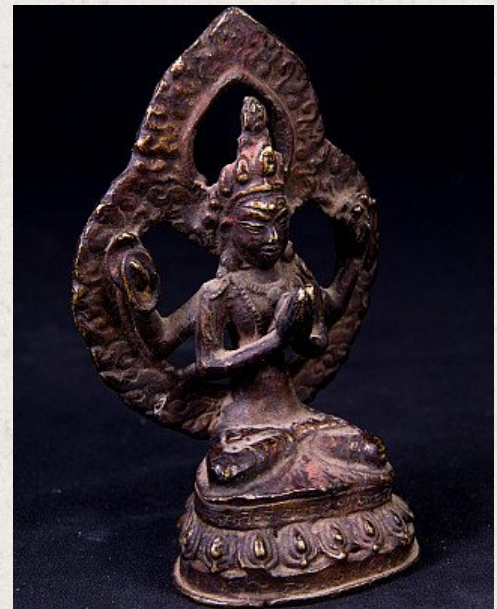

Antique Nepali Chengreshi statue

- Material : bronze
- 12 cm high
- 8 cm wide and 4,5 cm deep
- With Nepali inscriptions in the base
- Namaskara mudra
- 19th century - possible older
- Originating from Nepal
- Nr. 772-29

Asian art

Rielerweg 71-73

7416 ZB Deventer

The Netherlands

www.burmese-art.com

info@burmese-art.com

+31-6-22192241