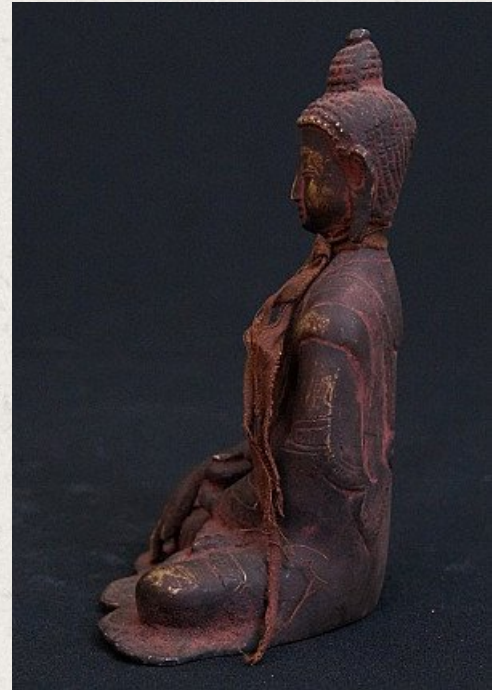

Old bronze Nepali Buddha

- Material : bronze
- 16 cm high
- Bhumisparsha mudra
- Middle 20th century
- Originating from Nepal
- Nr: 772-20

Asian art

Rielerweg 71-73

7416 ZB Deventer

The Netherlands

www.burmese-art.com

info@burmese-art.com

+31-6-22192241