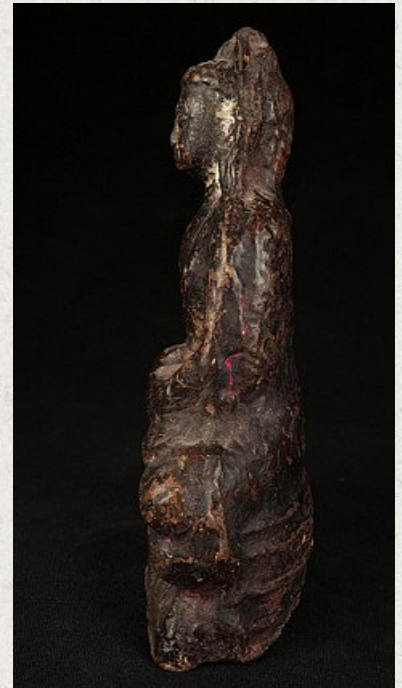

Old Nepali Buddha statue

- Material: pottery
- 15,5 cm high
- 9 cm wide and 4,5 cm deep
- Bhumisparsha mudra
- Early 20th century - possibly earlier
- Originating from Nepal
- Nr: 772-13

Asian art

Rielerweg 71-73

7416 ZB Deventer

The Netherlands

www.burmese-art.com

info@burmese-art.com

+31-6-22192241