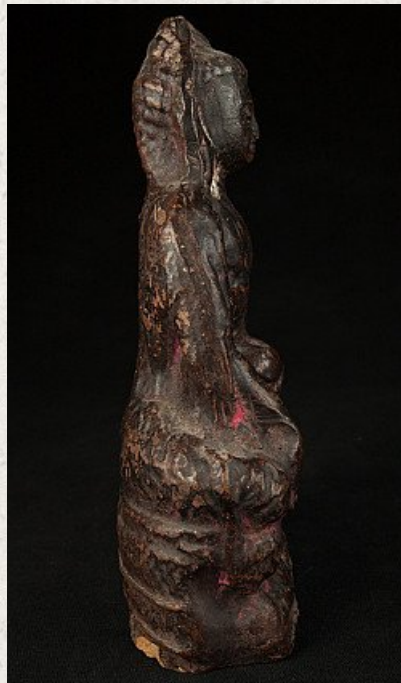

Old Nepali Buddha statue

- Material: pottery
- 15,5 cm high
- 9 cm wide and 4,5 cm deep
- Bhumisparsha mudra
- Early 20th century - possibly earlier
- Originating from Nepal
- Nr: 772-13

Asian art

Rielerweg 71-73

7416 ZB Deventer

The Netherlands

www.burmese-art.com

info@burmese-art.com

+31-6-22192241