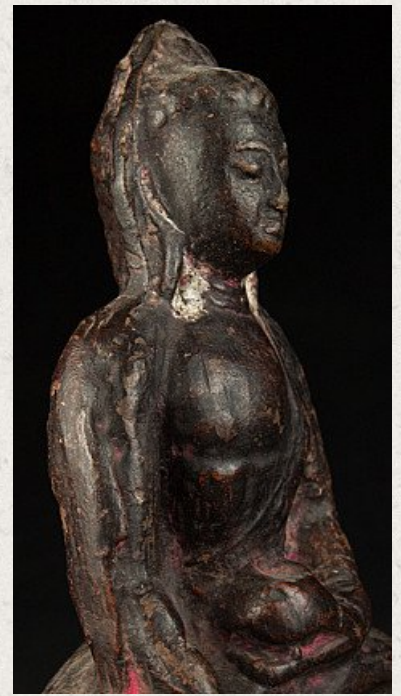

See on
website