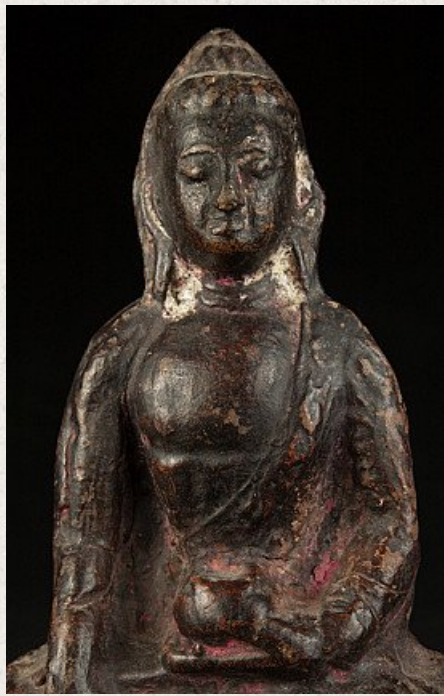

See on
website