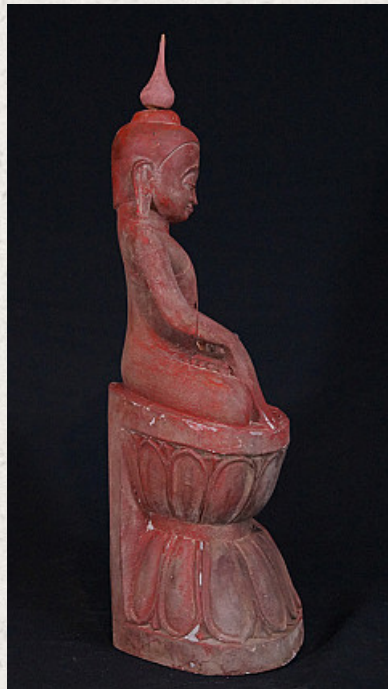

Old Burmese Buddha statue

- Material : wood
- 52 cm high
- 22 cm wide
- Bhumisparsha mudra
- Late 20th century
- Originating from Burma
- Nr: 769-13

Asian art

Rielerweg 71-73

7416 ZB Deventer

The Netherlands

www.burmese-art.com

info@burmese-art.com

+31-6-22192241