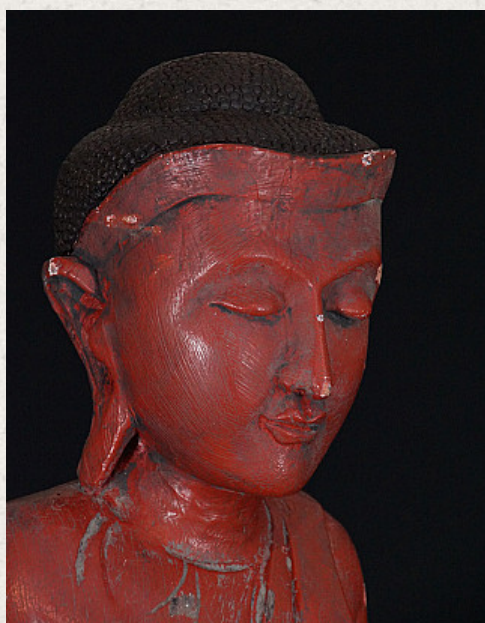

See on
website