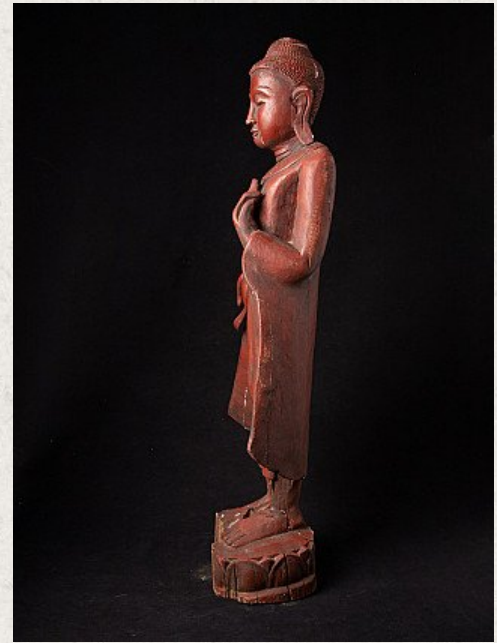

Old wooden Buddha statue

- Material : wood
- 86 cm high
- 29 cm wide and 16,4 cm deep
- Ava style
- Middle 20th century
- Originating from Burma
- Nr: 738-10

Asian art

Rielerweg 71-73

7416 ZB Deventer

The Netherlands

www.burmese-art.com

info@burmese-art.com

+31-6-22192241