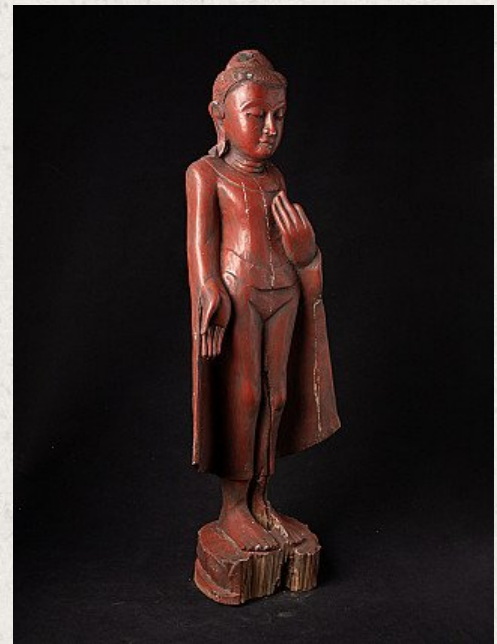

Old wooden Buddha statue

- Material : wood
- 86 cm high
- 29 cm wide and 16,4 cm deep
- Ava style
- Middle 20th century
- Originating from Burma
- Nr: 738-10

Asian art

Rielerweg 71-73

7416 ZB Deventer

The Netherlands

www.burmese-art.com

info@burmese-art.com

+31-6-22192241