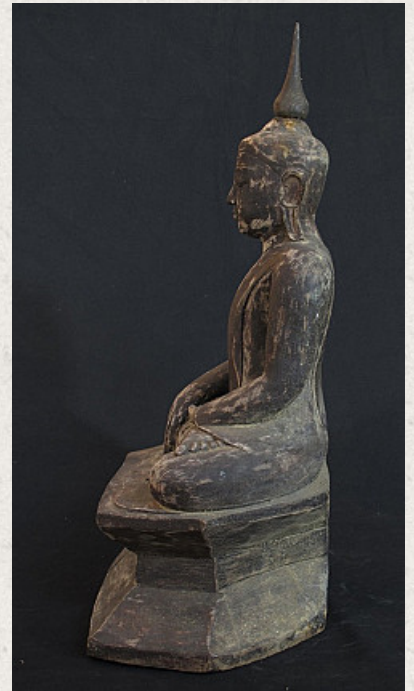

Old wooden Buddha statue

- Material : wood
- 50,5 cm high
- 28 cm wide
- Ava style
- Bhumisparsha mudra
- Early 20th century
- Originating from Burma
- Nr. 732-5

Asian art

Rielerweg 71-73

7416 ZB Deventer

The Netherlands

www.burmese-art.com

info@burmese-art.com

+31-6-22192241