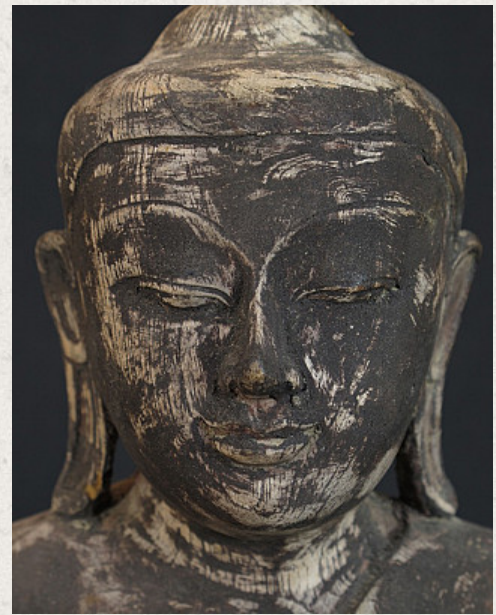

See on
website