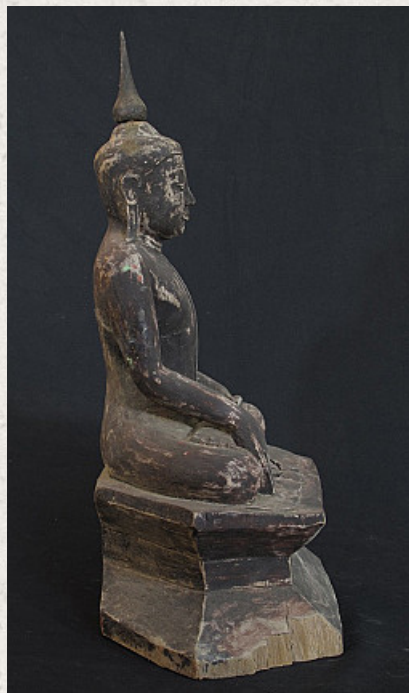

Old wooden Buddha statue

- Material : wood
- 50,5 cm high
- 28 cm wide
- Ava style
- Bhumisparsha mudra
- Early 20th century
- Originating from Burma
- Nr. 732-5

Asian art

Rielerweg 71-73

7416 ZB Deventer

The Netherlands

www.burmese-art.com

info@burmese-art.com

+31-6-22192241