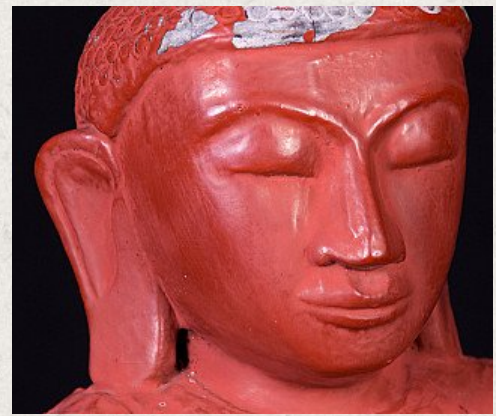

See on
website