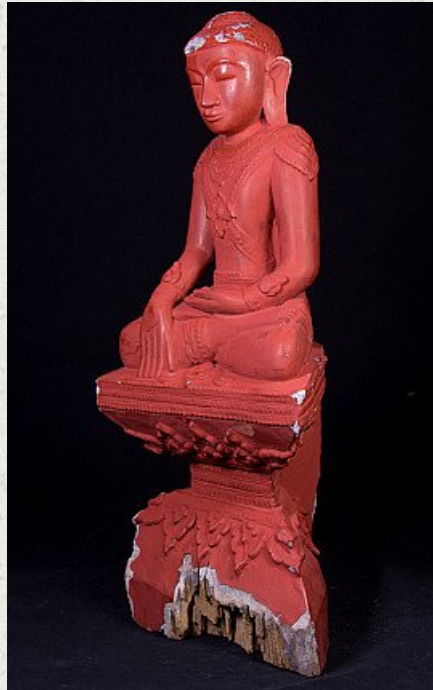

Antique wooden Buddha statue

- Material : wood
- 48 cm high
- 22,5 cm wide and 12 cm deep
- Shan (Tai Yai) style
- Bhumisparsha mudra
- 19th century
- Originating from Burma
- Nr: 730-10
- Price : 375 euro

Asian art

Rielerweg 71-73

7416 ZB Deventer

The Netherlands

www.burmese-art.com

info@burmese-art.com

+31-6-22192241