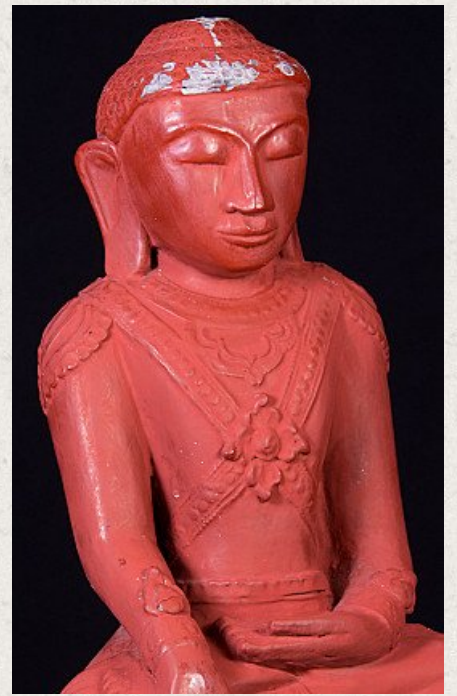

See on
website