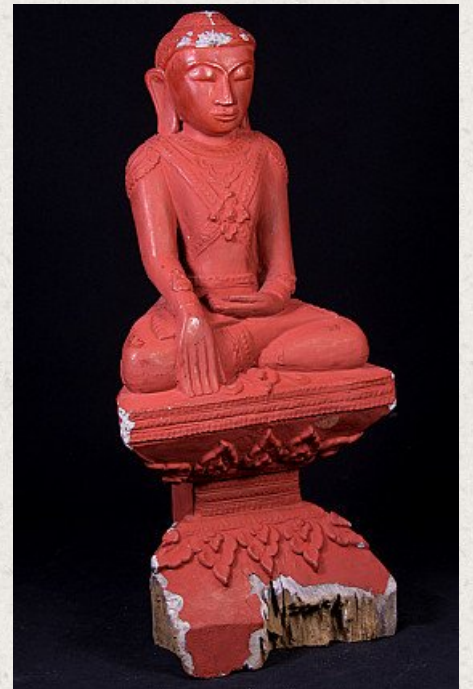

Antique wooden Buddha statue

- Material : wood
- 48 cm high
- 22,5 cm wide and 12 cm deep
- Shan (Tai Yai) style
- Bhumisparsha mudra
- 19th century
- Originating from Burma
- Nr: 730-10
- Price : 375 euro

Asian art

Rielerweg 71-73

7416 ZB Deventer

The Netherlands

www.burmese-art.com

info@burmese-art.com

+31-6-22192241