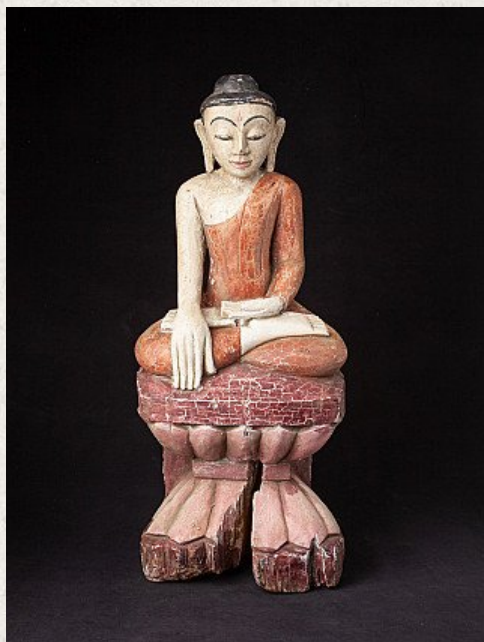

Old wooden Shan Buddha statue

- Material : wood
- 69 cm high
- 28 cm wide and 20 cm deep
- Bhumisparsha mudra
- Middle 20th century
- Originating from Burma
- Nr: 720-8

Asian art

Rielerweg 71-73

7416 ZB Deventer

The Netherlands

www.burmese-art.com

info@burmese-art.com

+31-6-22192241