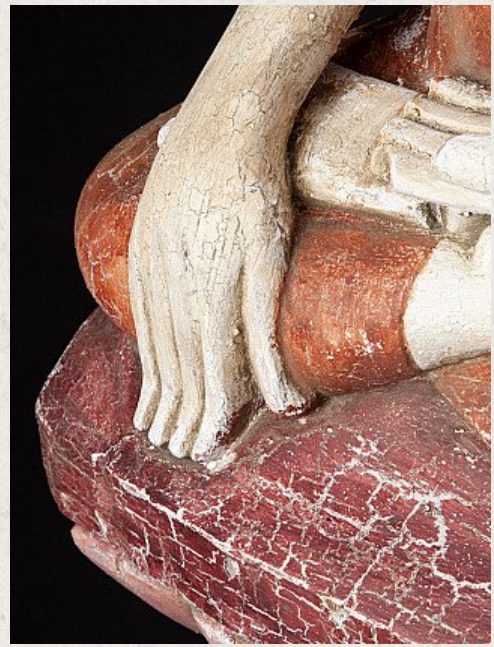

See on website