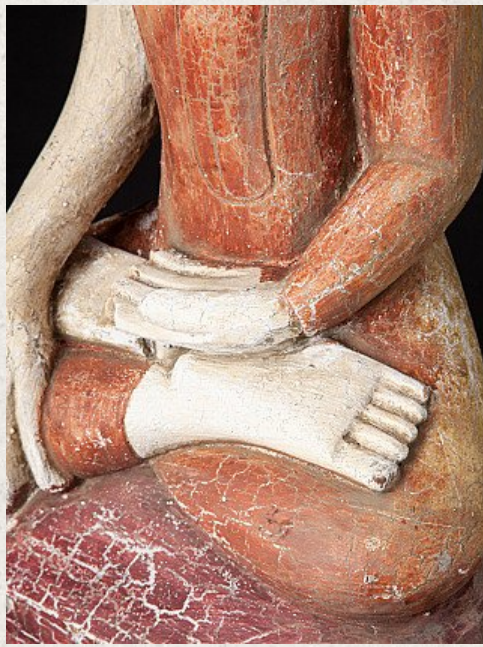

See on website