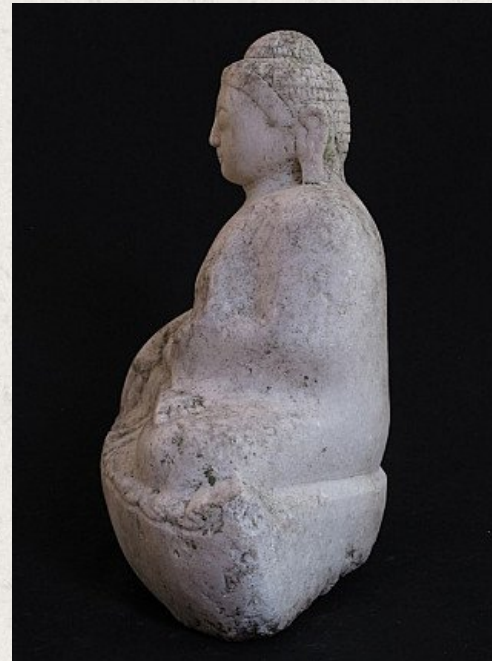

Antique marble stone Buddha

- Material : marble
- 36 cm high
- Mandalay style
- Bhumisparsha mudra
- Early 20th century
- Originating from Burma
- Nr: 710

Asian art

Rielerweg 71-73

7416 ZB Deventer

The Netherlands

www.burmese-art.com

info@burmese-art.com

+31-6-22192241