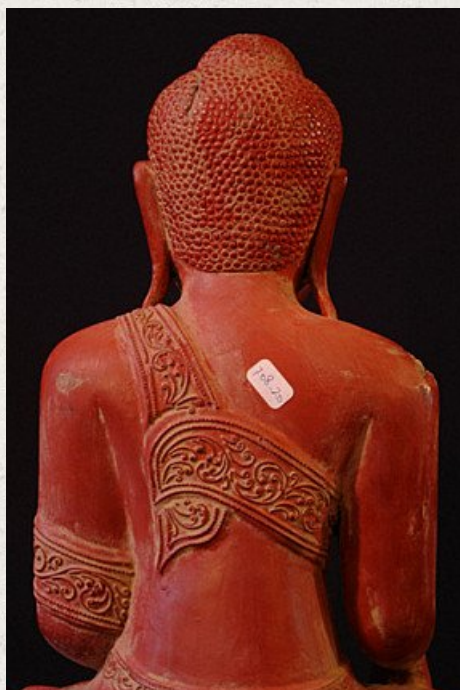

Old sitting Buddha

- Material : wood
- 46 cm high
- Bhumisparsha mudra
- Originating from Burma
- Nr: 708-20

Asian art

Rielerweg 71-73

7416 ZB Deventer

The Netherlands

www.burmese-art.com

info@burmese-art.com

+31-6-22192241

See on
website