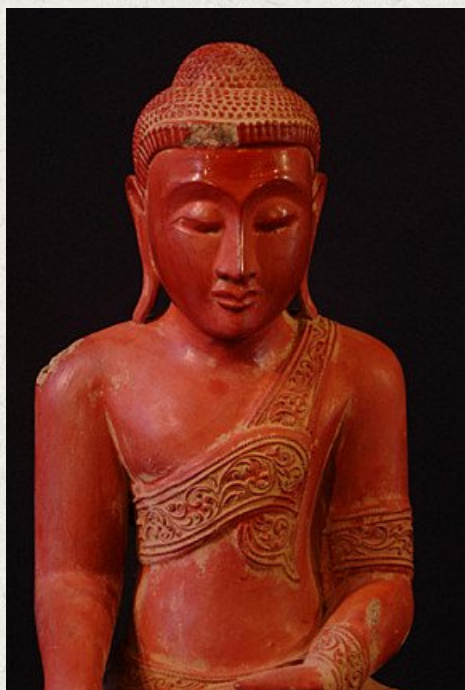

Old sitting Buddha

- Material : wood
- 46 cm high
- Bhumisparsha mudra
- Originating from Burma
- Nr: 708-20

Asian art

Rielerweg 71-73

7416 ZB Deventer

The Netherlands

www.burmese-art.com

info@burmese-art.com

+31-6-22192241

See on
website