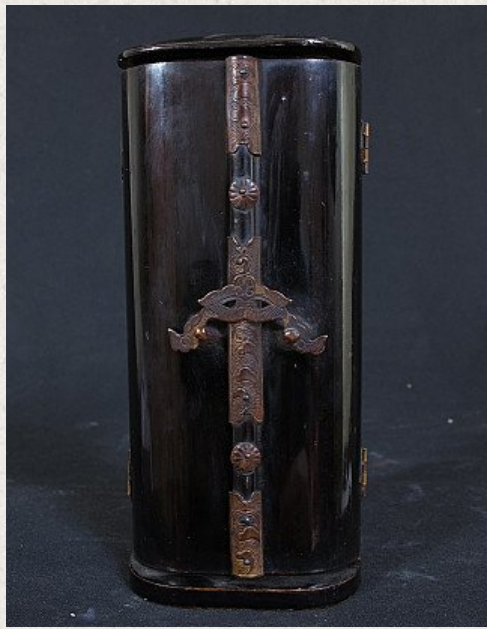

[See on website](#)